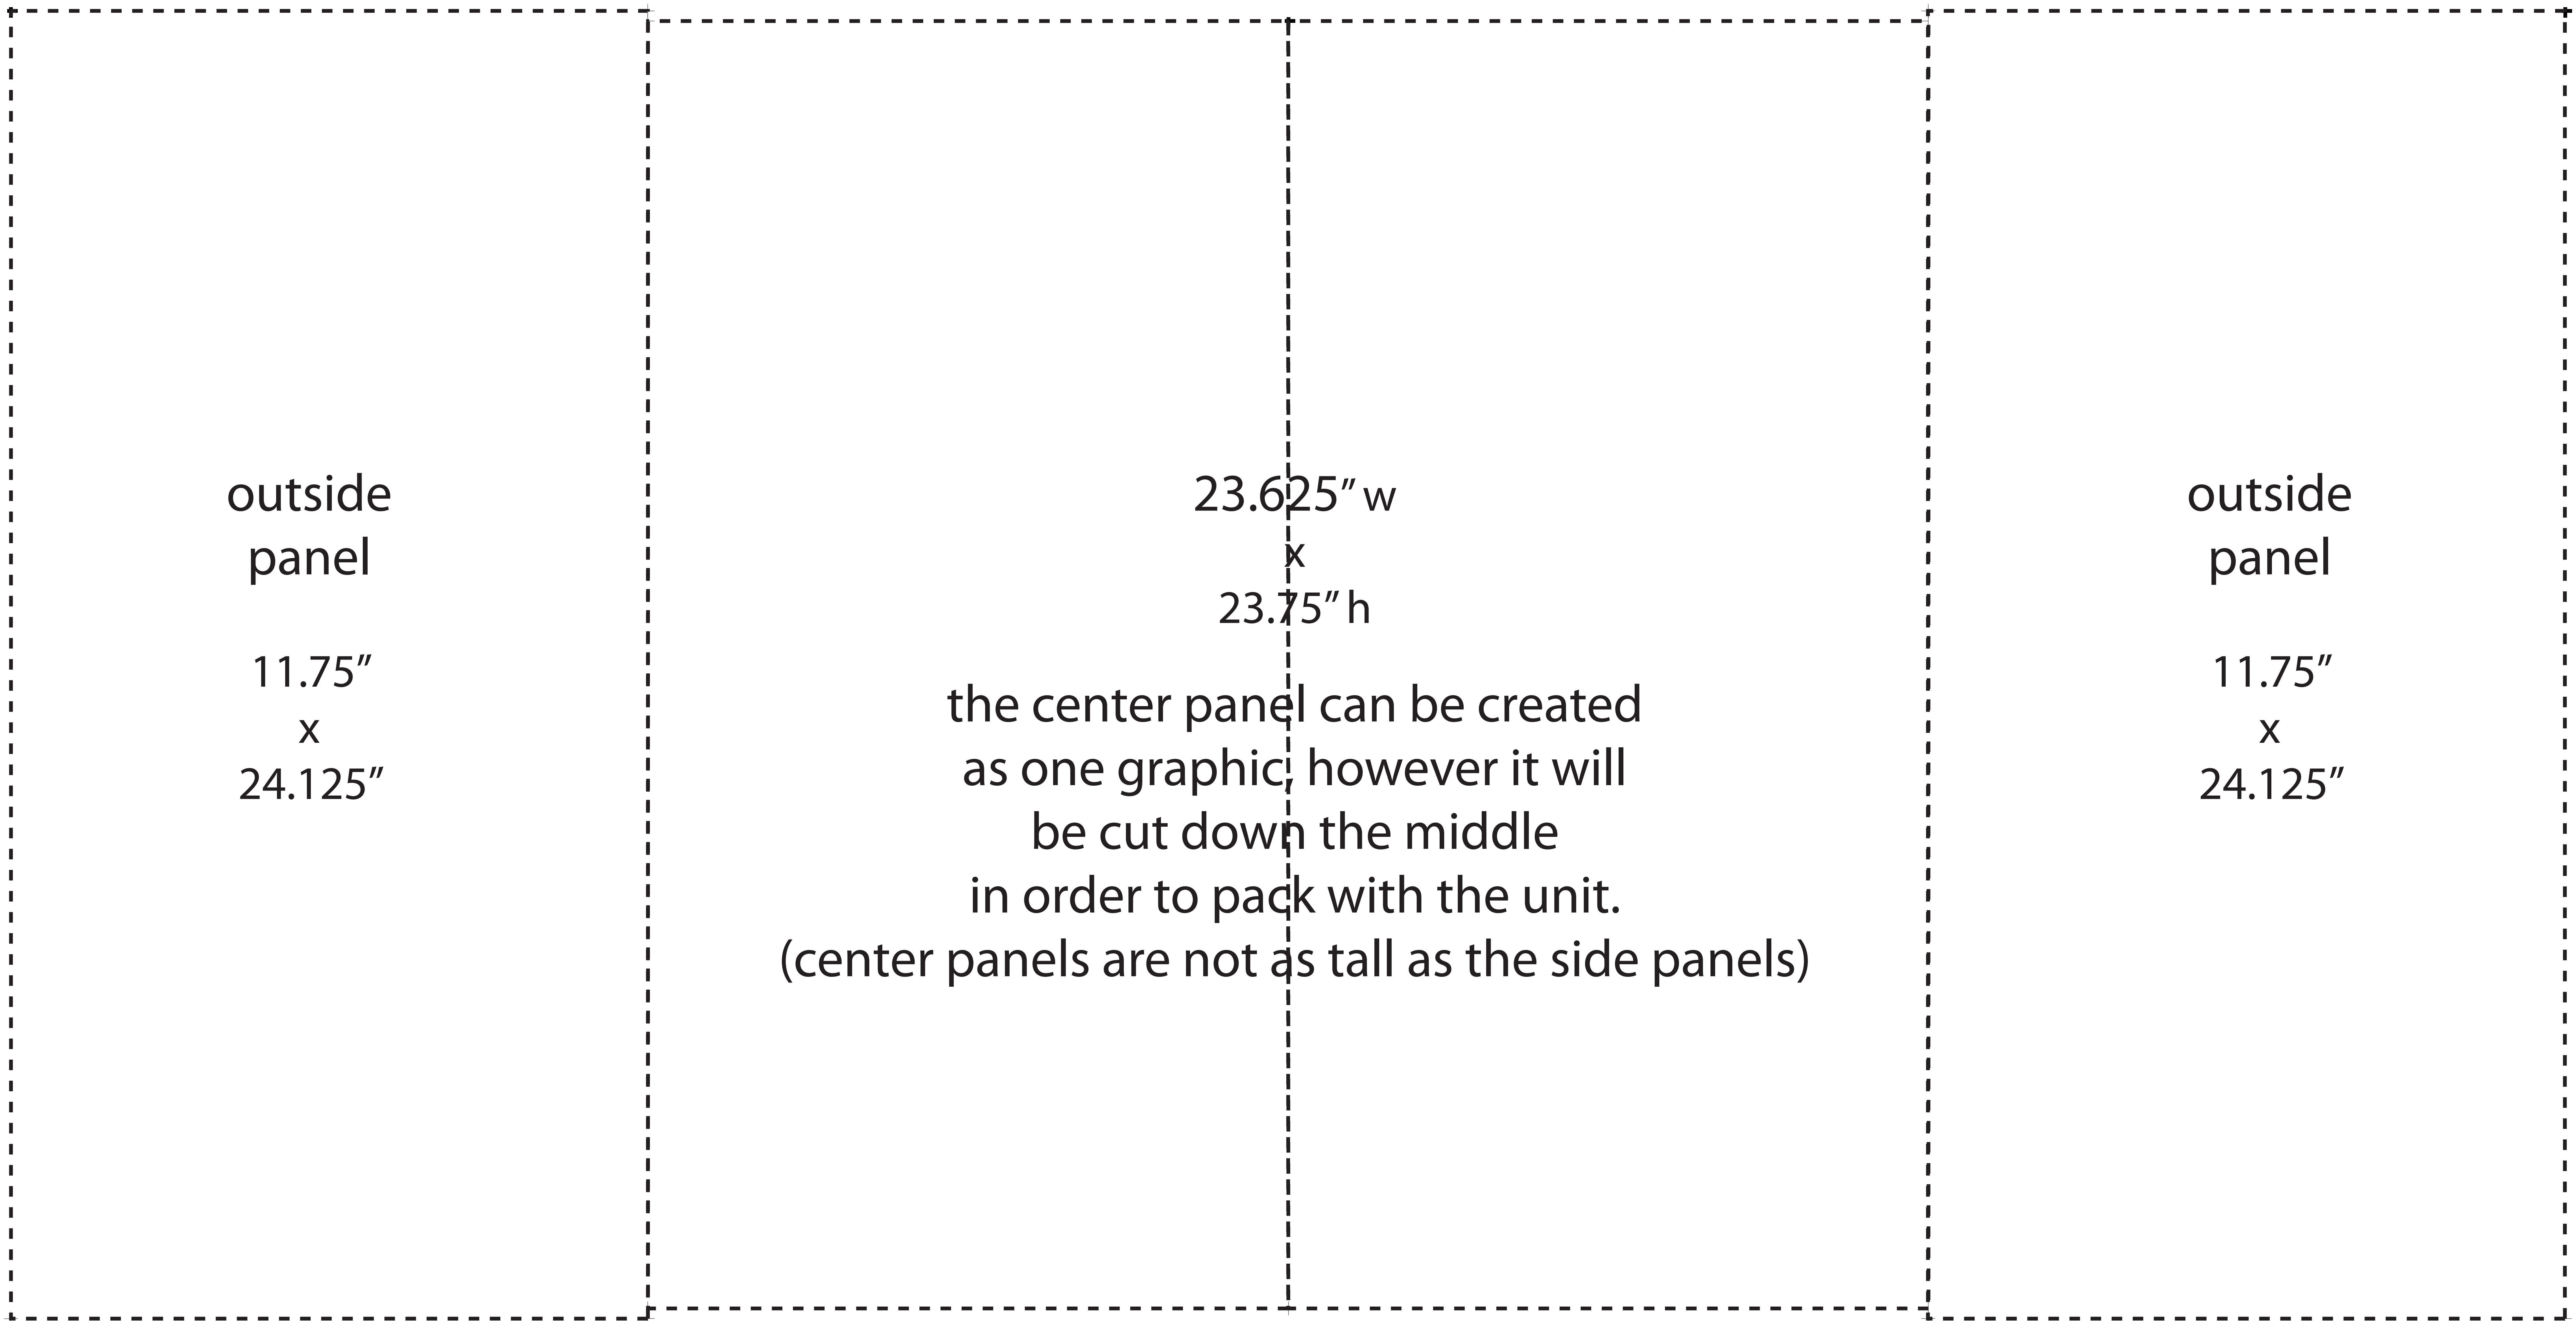

Please note that a 1/4" gap occurs between the outside panels and the center graphic due to the panel hinges.
 Avoid copy or type that crosses over here

Please note that a 1/4" gap occurs between the outside panels and the center graphic due to the panel hinges.
 Avoid copy or type that crosses over here

47.1172" overall width