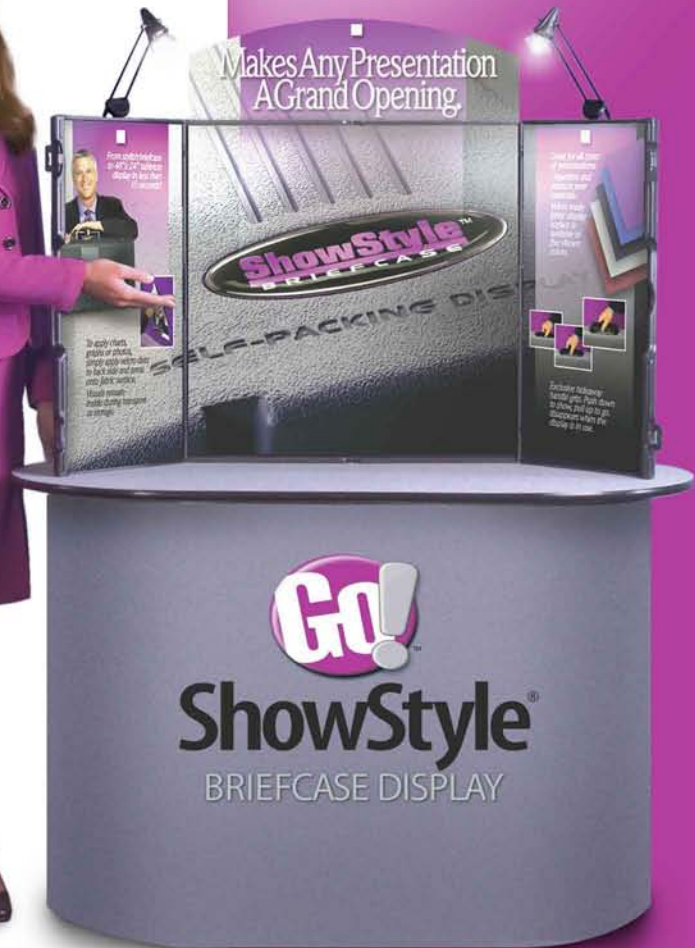

Discover The New ShowStyle Stage II

See Your Ideas In A Brand New Light

You've already seen the ShowStyle Briefcase Display. You know, the professional looking briefcase that morphs into a 24" x 48" presentation system in just a few seconds.

Now you will see ShowStyle in a brand new light. Graphics will grab more attention, illuminated by two dazzling LumaStar 50 watt halogen lights. Attaching lights is easy with our twin-pin system. When it's time to go, simply place the lights, power adapter and cords back into the convenient foam lined storage area located under the carry case. Graphics or other visual aids attached with Velcro remain in place during transport.

Contact us right away for more information about our full line of innovative presentation products.

Canvas Carry Case

EZ-Access Light Storage

ShowStyle Stage II Dealer Introductory Offer.

Includes ShowStyle Display, lights and canvas carry bag