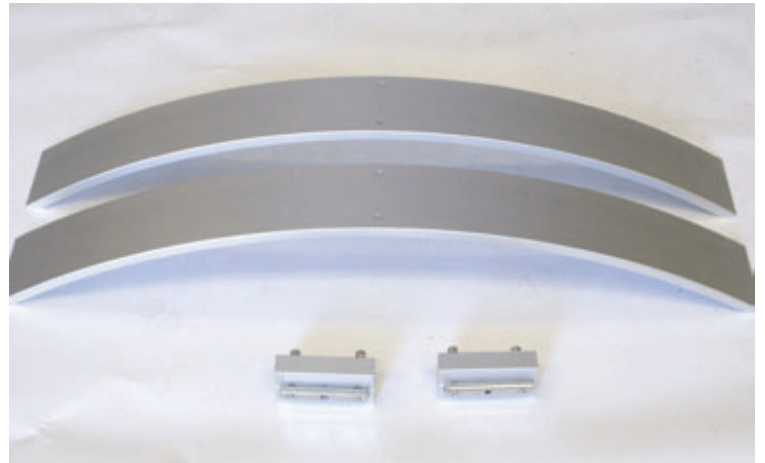

CURVED FEET