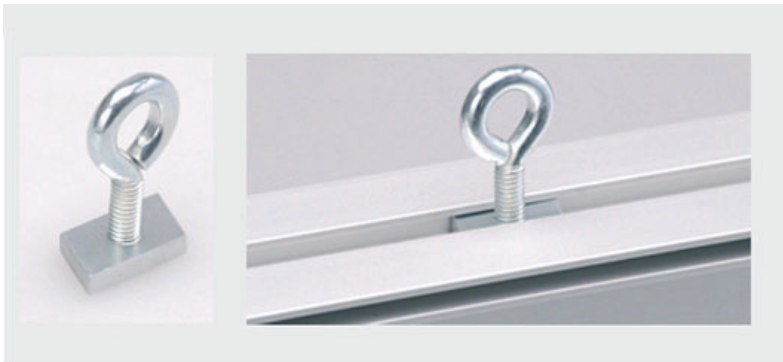

CEILING HOOKS